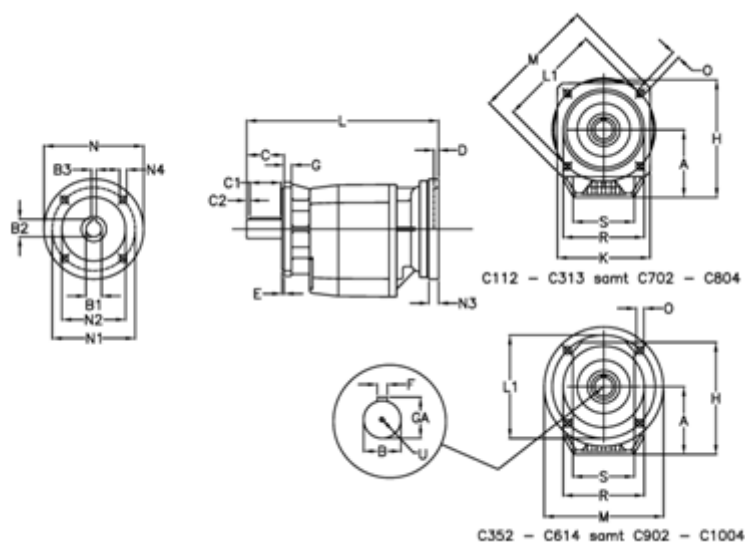

Article number: 40600800762470  
 Description: Helical gearbox  
 C802F-7,6-P225B5

## Measures

A = 247.0	D = 6.0	L1 = 350	R = 320
B = 80	E = 5	M = 400	S = 300
B1 = 60	F = 22	N = 450	U = M20x42
B2 = 64.4	G = 20	N1 = 400	
B3 = 18	GA = 85.0	N2 = 350	
C = 140	H = 422.0	N3 = 25	
C1 = 110	K = 350	N4 = 18	
C2 = 15	L = 705.5	O = 18.0	